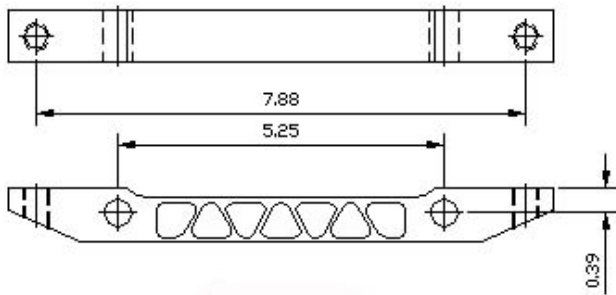

# Caliper Brackets

935-0259  
300 Series Nationwide  
Front  
\$ 50.00

935-0260  
300 Series Nationwide  
Rear  
\$ 50.00

935-0276  
Pavement Modified  
11.75", 12.00", 12.188" Rotors  
Sweet Spindle  
\$ 50.00

935-6258  
Feather Lite  
\$ 40.00

935-0267  
270 Late Model  
Front and Rear  
\$ 40.00

935-0541 Feather Lite HD Standard Bell \$ 89.95  
935-0544 Feather Lite HD Small Bell \$ 89.95