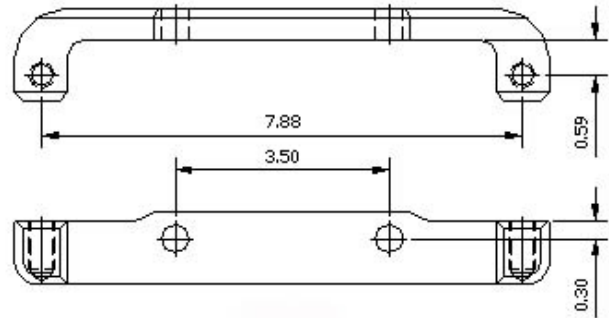

# Caliper Brackets

935-0259  
300 Series Nationwide  
Front  
\$ 50.00

935-0260  
300 Series Nationwide  
Rear  
\$ 50.00

935-0276  
Pavement Modified  
11.75", 12.00", 12.188" Rotors  
Sweet Spindle  
\$ 50.00