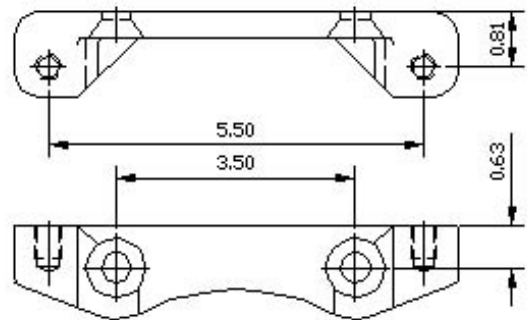

# Caliper Brackets

935-0259  
300 Series Nationwide  
Front  
\$ 50.00

935-0260  
300 Series Nationwide  
Rear  
\$ 50.00

935-0276  
Pavement Modified  
11.75", 12.00", 12.188" Rotors  
Sweet Spindle  
\$ 50.00