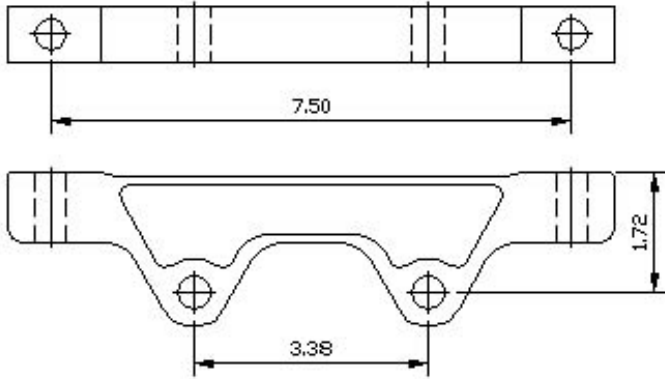

# Caliper Brackets

935-0259  
300 Series Nationwide  
Front  
\$ 50.00

935-0260  
300 Series Nationwide  
Rear  
\$ 50.00

935-0276  
Pavement Modified  
11.75", 12.00", 12.188" Rotors  
Sweet Spindle  
\$ 50.00