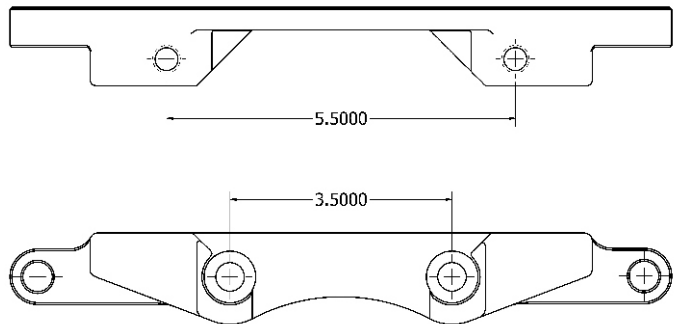

935-0541 Feather Lite HD Standard Bell $ 89.95
935-0544 Feather Lite HD Small Bell $ 89.95