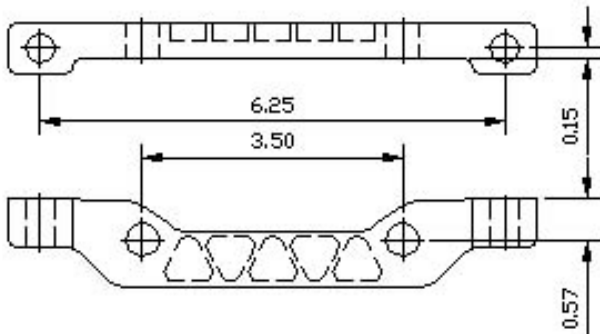

935-0267
270 Late Model
Front and Rear
$ 40.00