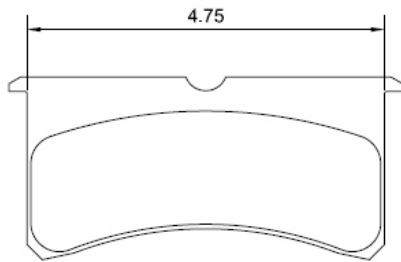

UL 101A Brake Pad
Superlite, Alcon

$42.00 each pad