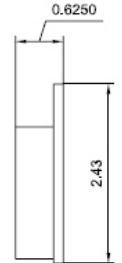

BRAKE PADS.....

UL 100 Brake Pad
260 Caliper

\$42.00 each pad

UL 200 Brake Pad
Feather Lite, LW 200 & 270 Caliper

\$42.00 each pad

UL 101 Brake Pad
300 Series, Superlite

\$42.00 each pad

UL 237 Brake Pad
Dynalite bridge bolt