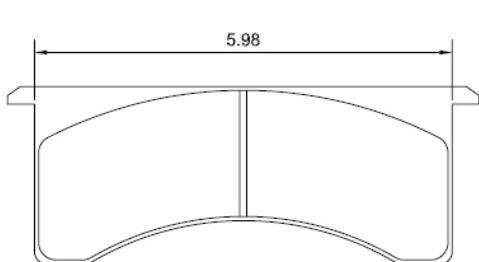

UL 102 Brake Pad
NASCAR Modified

$42.00 each pad