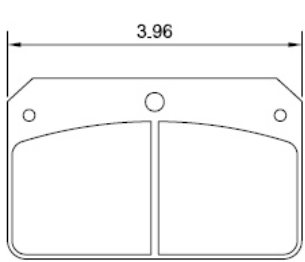

BRAKE PADS.....

UL 100 Brake Pad
260 Caliper

\$42.00 each pad

UL 200 Brake Pad
Feather Lite, LW 200 & 270 Caliper

\$42.00 each pad

UL 101 Brake Pad
300 Series, Superlite

\$42.00 each pad

UL 237 Brake Pad
Dynalite bridge bolt