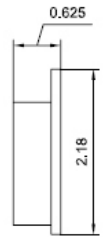

BRAKE PADS.....

UL 100 Brake Pad
260 Caliper

\$42.00 each pad

UL 200 Brake Pad
Feather Lite, LW 200 & 270 Caliper

\$42.00 each pad

UL 101 Brake Pad
300 Series, Superlite

\$42.00 each pad

UL 237 Brake Pad
Dynalite bridge bolt