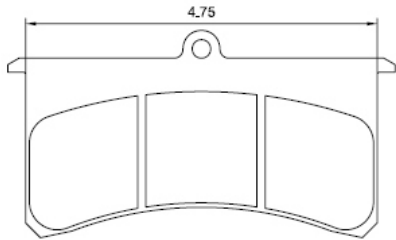

BRAKE PADS.....

UL 100 Brake Pad
260 Caliper

\$42.00 each pad

UL 200 Brake Pad
Feather Lite, LW 200 & 270 Caliper

\$42.00 each pad

UL 101 Brake Pad
300 Series, Superlite

\$42.00 each pad

UL 237 Brake Pad
Dynalite bridge bolt