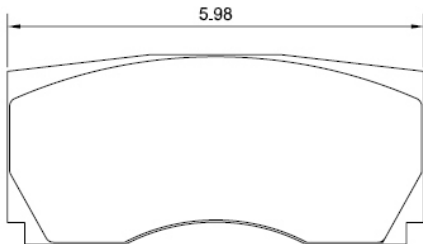

\$42.00 each pad

UL 101A Brake Pad
Superlite, Alcon

\$42.00 each pad

UL 300 Brake Pad
230, 240, 250 Calipers

\$41.00 each pad

UL 238 Brake Pad
600 Series

\$425.00 per axle set

UL 104 Brake Pad
100 Series Floating Caliper