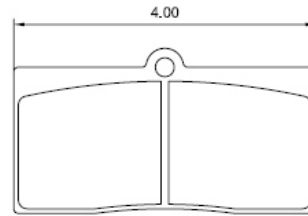

BRAKE PADS.....

UL 100 Brake Pad
260 Caliper

\$42.00 each pad

UL 200 Brake Pad
Feather Lite, LW 200 & 270 Caliper

\$42.00 each pad

UL 101 Brake Pad
300 Series, Superlite

\$42.00 each pad

UL 237 Brake Pad
Dynalite bridge bolt