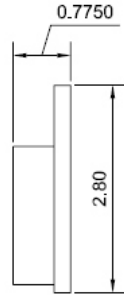

BRAKE PADS.....

UL 100 Brake Pad
260 Caliper

\$42.00 each pad

UL 200 Brake Pad
Feather Lite, LW 200 & 270 Caliper

\$42.00 each pad

UL 101 Brake Pad
300 Series, Superlite

\$42.00 each pad

UL 237 Brake Pad
Dynalite bridge bolt

\$42.00 each pad

UL 101A Brake Pad
Superlite, Alcon

\$42.00 each pad

UL 300 Brake Pad
230, 240, 250 Calipers

\$41.00 each pad

UL 238 Brake Pad
600 Series

\$425.00 per axle set

UL 104 Brake Pad
100 Series Floating Caliper