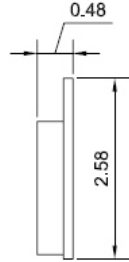

BRAKE PADS.....

UL 100 Brake Pad
260 Caliper

\$42.00 each pad

UL 200 Brake Pad
Feather Lite, LW 200 & 270 Caliper

\$42.00 each pad

UL 101 Brake Pad
300 Series, Superlite

\$42.00 each pad

UL 237 Brake Pad
Dynalite bridge bolt