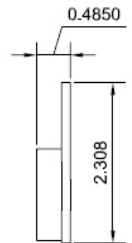

\$27.00 each pad

UL 102 Brake Pad
NASCAR Modified

\$42.00 each pad

UL 123 Brake Pad
100 Series Solid Mount Caliper

\$27.00 each pad