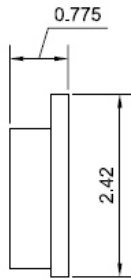

$42.00 each pad