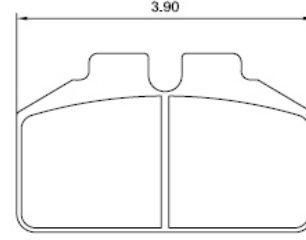

BRAKE PADS.....

UL 100 Brake Pad
260 Caliper

\$42.00 each pad

UL 200 Brake Pad
Feather Lite, LW 200 & 270 Caliper

\$42.00 each pad

UL 101 Brake Pad
300 Series, Superlite

\$42.00 each pad

UL 237 Brake Pad
Dynalite bridge bolt